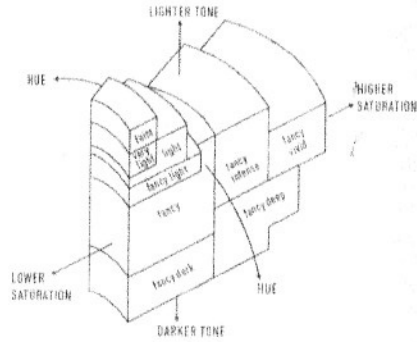

Measurements 3.38 - 3.42 x 2.22 mm

Carat Weight 0.17 carat

Color Grade Fancy Gray-Blue

Color Origin Natural

Color Distribution Even

Inscription(s): GIA 5192735933

ADDITIONAL INFORMATION

**GIA COLORED
DIAMOND
SCALE**